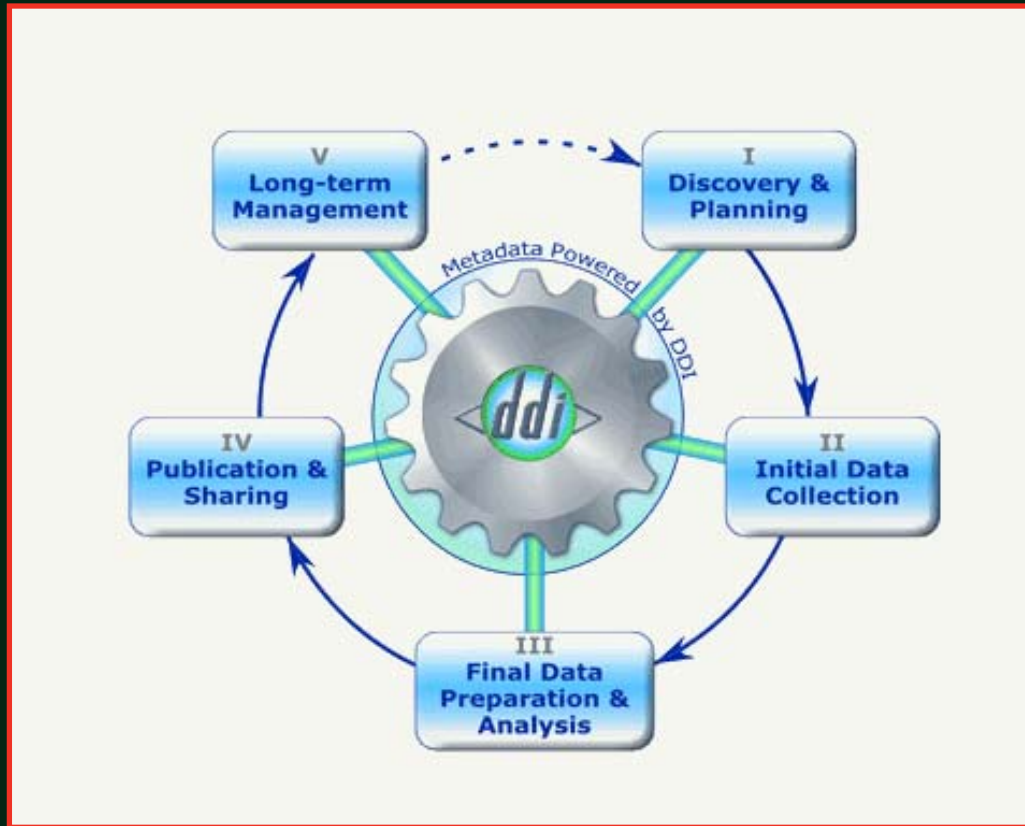

# DISS

*Data Archiving and Networked Services*

**DANS**

# DDI

Data Archiving and Networked Services

**DANS**

# EASY

The screenshot shows the EASY website interface. At the top, the word "EASY" is displayed in large blue letters over a background image of a pair of pliers. Below this is a green header bar with the text "Welcome to EASY". The main content area is light green and contains three paragraphs of text. The first paragraph introduces EASY as a service for thousands of datasets. The second paragraph describes the on-line analysis tool and download permissions. The third paragraph explains the data deposit process. Below the text are two columns: "Search" and "Deposit". The "Search" column includes a search input field, a "Search" button with a magnifying glass icon, a "More options" dropdown, and a list of disciplines with checked checkboxes. The "Deposit" column features a "Deposit dataset!" button with a circular icon.